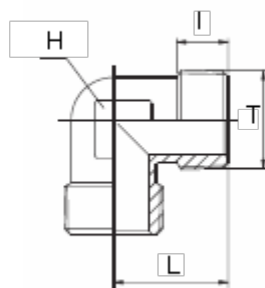

Data Sheet

Article number: 5891210TR38

Description: Elbow sleeve 1210TR
G3/8"

Measures

H = 13

L = 26.0

I = 13.0

T = 3/8"